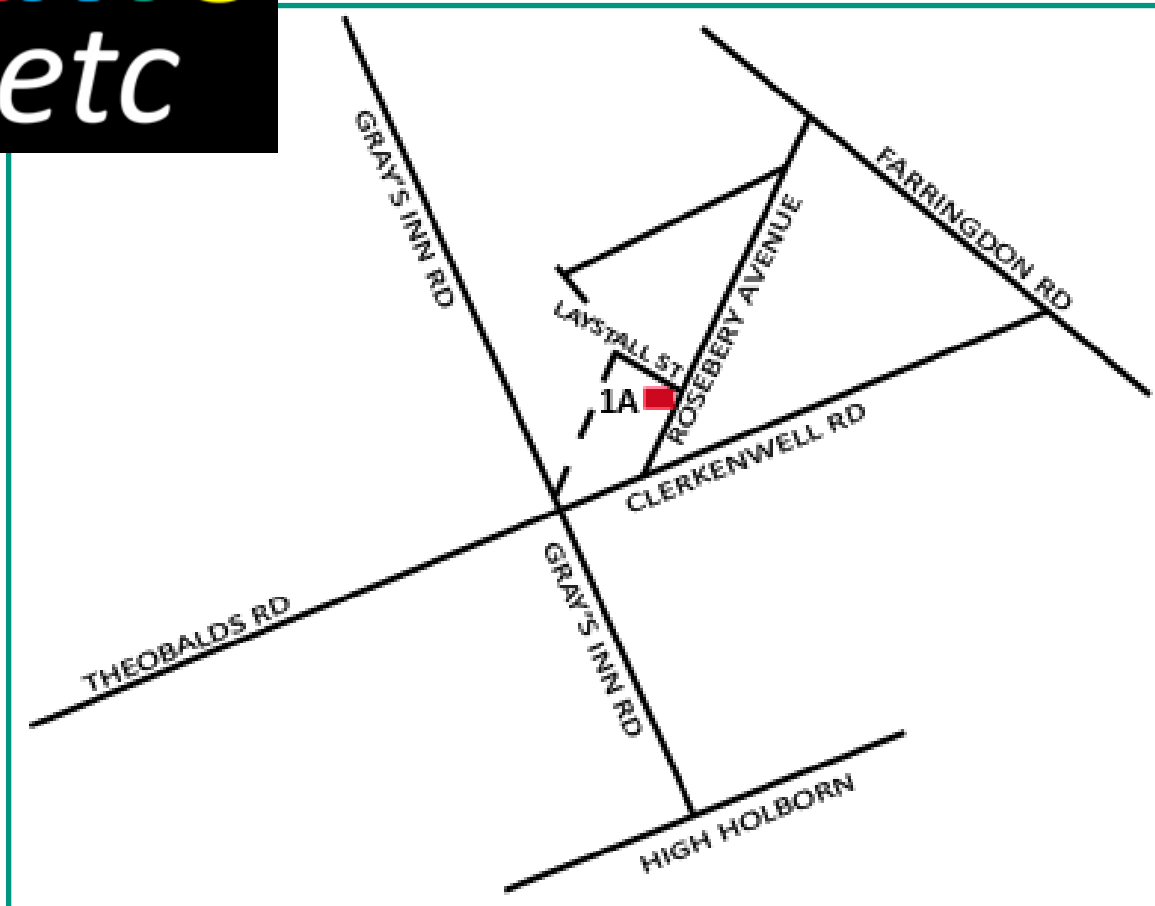

The 1A Centre 1A Rosebery Avenue  
Clerkenwell London EC1R 4SR  
t: 020 7837 3332 mobile: 07870 197 834  
e: info@1a-arts-etc.co.uk  
www.1a-arts-etc.co.uk

Nearest Underground:

Chancery Lane (5 mins walk or bus 17 or 45 to Clerkenwell Rd)  
or King's Cross (10 mins walk or bus 17 or 45 to Clerkenwell Rd)

Other buses: 38, 243, 341

This is the front  
of the 1A Centre

Please press  
buzzer 5 for **1A ARTS etc**